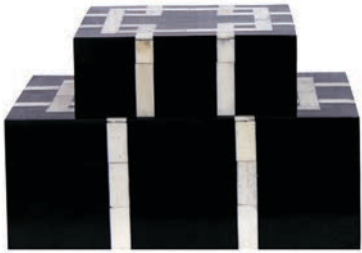

BONE BOXES

Locked Pattern Bone Box (Series 04)
Small 150mm x 100mm x 60mm(H) $24
Medium 250mm x 180 x 100mm(H) $75