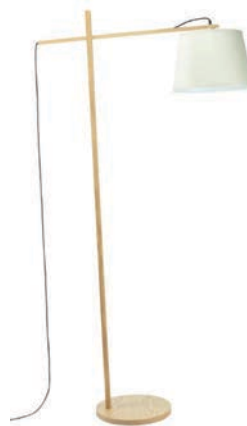

Stockholm T bar $195
Natural timber base White
Shade 1600mm(H)