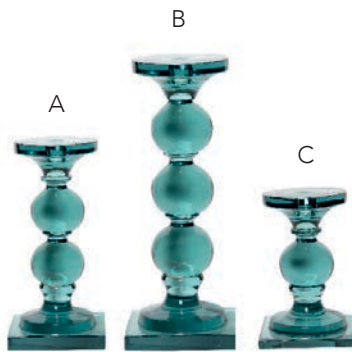

Gulerian Decanter  
Black  
Large 145mm x 145mm x 305mm(H) \$98  
Medium 135mm x 135mm x 290mm(H) \$85

Rolls Royce Decanter \$79  
Black  
Large 170mm x 100mm x 255mm(H)

Rolls Royce Decanter  
Clear  
Large 170mm x 100mm x 255mm(H) \$75  
Medium 130mm x 55mm x 195mm(H) \$55

Deco Decanter  
Green  
Large 175mm x 90mm x 265mm(H) \$89  
Medium 140mm x 75mm x 215mm(H) \$69

Beckham Decanter  
Black  
Large 140mm x 100mm x 280mm(H) \$75  
Medium 115mm x 100mm x 240mm(H) \$55

Each piece has its own signature.  
This entire crystal range is  
blown glass which is hand cut  
and then polished.  
Small imperfections add  
to the products charm

## GLASS

Orb Candle stand  
Smoke

A: 150mm x 300mm (H) \$130  
B: 150mm X 400mm(H) \$160  
C: 150mm X 230mm(H) \$100

Orb Candle stand  
Aqua

A: 150mm x 300mm (H) \$130  
B: 150mm X 400mm(H) \$160  
C: 150mm X 230mm(H) \$100