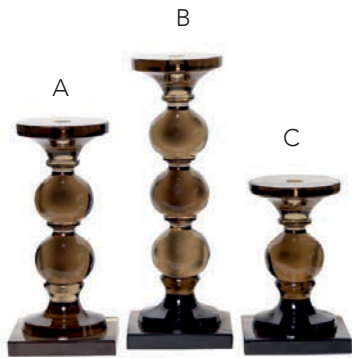

Round Decanter \$90  
Lavender  
120mm x 240mm (H)

GLASS

Nano Decanter \$90  
Lavender  
135mm x 85mm (H)

Nano Decanter \$90  
Soft Gold  
135mm x 85mm (H)

Deco Decanter \$95  
Blue  
Large 175mm x 90mm x 265mm(H)

Gulerian Decanter  
Black  
Large 145mm x 145mm x 305mm(H) \$98  
Medium 135mm x 135mm x 290mm(H) \$85

Rolls Royce Decanter \$79  
Black  
Large 170mm x 100mm x 255mm(H)

Rolls Royce Decanter  
Clear  
Large 170mm x 100mm x 255mm(H) \$75  
Medium 130mm x 55mm x 195mm(H) \$55

Deco Decanter  
Green  
Large 175mm x 90mm x 265mm(H) \$89  
Medium 140mm x 75mm x 215mm(H) \$69

Beckham Decanter  
Black  
Large 140mm x 100mm x 280mm(H) \$75  
Medium 115mm x 100mm x 240mm(H) \$55

Each piece has its own signature.  
This entire crystal range is  
blown glass which is hand cut  
and then polished.  
Small imperfections add  
to the products charm

## GLASS

Orb Candle stand  
Smoke

A: 150mm x 300mm (H) \$130  
B: 150mm X 400mm(H) \$160  
C: 150mm X 230mm(H) \$100

Orb Candle stand  
Aqua

A: 150mm x 300mm (H) \$130  
B: 150mm X 400mm(H) \$160  
C: 150mm X 230mm(H) \$100