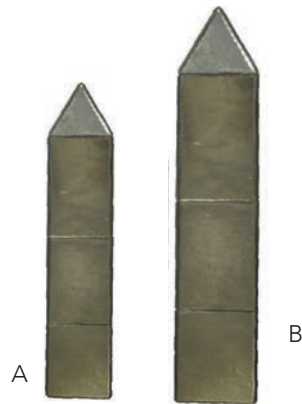

## ASSORTED

**Sea Coin Stand**  
Large 600mm(H) \$175  
Small 400mm(H) \$125

**Sea Shell Stand**  
Large 600mm(H) \$115  
Small 400mm(H) \$75

**Lombok Headdress \$95**  
Black

**A. Obelisk 60 B. Obelisk 80**  
Antique mirror with scalloped edges  
A 150mm x 150mm x 600mm(H) \$115  
B 170mm x 170mm x 800mm(H) \$196

**Lake Palace Candle Holders**  
Aged timber  
Large 120mm x 120mm x 400mm(H) \$35  
Medium 120mm x 120mm x 150mm(H) \$25