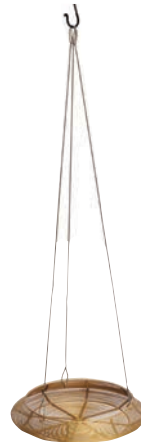

Wire Wound - Medium $60
Hanging Candle Holder Tray
Gold inish/Glass tray inside
600mm dia x 75mm(H)