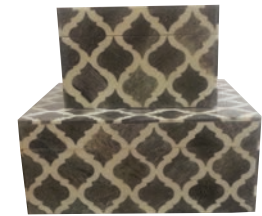

Charcoal Clover Bone Box (Series 23)
Small 100mm x 100mm x 60mm(H) $24
Sq Medium 150mm x 150mm x 60mm(H) $45