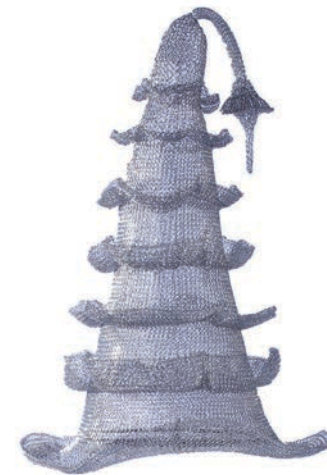

Stitch Platter – Metal $45
Gold Antique Finish Gold
Brazing
400mm dia x 70mm(D)

Sumba Mesh Hat $115
Silver or Gold
300mm x 600mm(H)