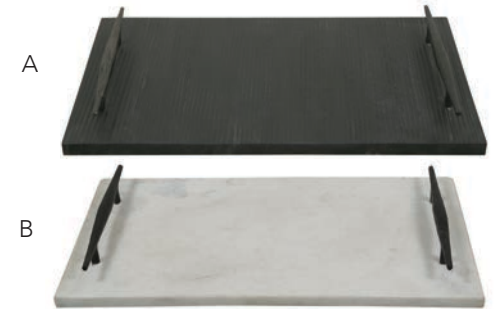

**Barlow Hammered Bowl** \$110  
 300mm dia x 150mm (H)

**Fetsumi Bowl** \$350  
 400mm dia x 150mm (H)

**Astav Oval Bowl** \$750  
 large  
 700mm x 400mm x 220mm (H)

**Porter set (Chisel)**  
 Small 100mmx 100mm x 100mm(H) \$45  
 Medium :125mmx 125mm x 125mm (H) \$75  
 Large 170mmx 170 mmx 125mm (H) \$115

**Tua Set (Smooth)**  
 Small 120mmcx 120mm x 80mmc(H) \$45  
 Medium :150mmx 150mm x 150mm (H) \$100

**Luana Bowls**  
 Large 375mm dia \$190  
 Medium 300 mm dia \$100

## MARBLE

Sumia Bowl \$165  
350 dia x 100mm(H)

Chala Bowls  
Medium 175mm dia x 225mm(H) \$125  
Large 200mm dia x 275mm(H) \$125

Marble Trays \$200  
Black or White  
A/B 600mm x 360mm x 65mm (H)

Amio Chain Set \$225  
135mm x 200mm (H) (Each link)