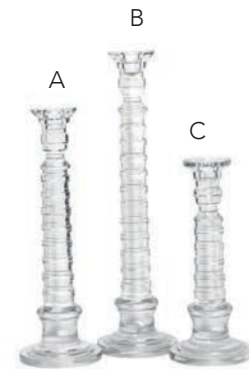

Deco Decanter  
Green  
Large 175mm x 90mm x 265mm(H) \$89  
Medium 140mm x 75mm x 215mm(H) \$69

Beckham Decanter  
Black  
Large 140mm x 100mm x 280mm(H) \$75  
Medium 115mm x 100mm x 240mm(H) \$55

Each piece has its own signature.  
This entire crystal range is  
blown glass which is hand cut  
and then polished.  
Small imperfections add  
to the products charm

## GLASS

Orb Candle stand  
Smoke

A: 150mm x 300mm (H) \$130  
B: 150mm X 400mm(H) \$160  
C: 150mm X 230mm(H) \$100

Orb Candle stand  
Aqua

A: 150mm x 300mm (H) \$130  
B: 150mm X 400mm(H) \$160  
C: 150mm X 230mm(H) \$100

Candle Stick Rings  
Clear

A 120m base x 360mm (H) \$115  
B 120m base x 440mm (H) \$130  
C 120m base x 265mm (H) \$95

Candlestick - Column \$130  
Clear

Hand cut polished crystal  
180mm x 540mm (H)

Candlestick - Teardrop Inverted \$95  
Clear